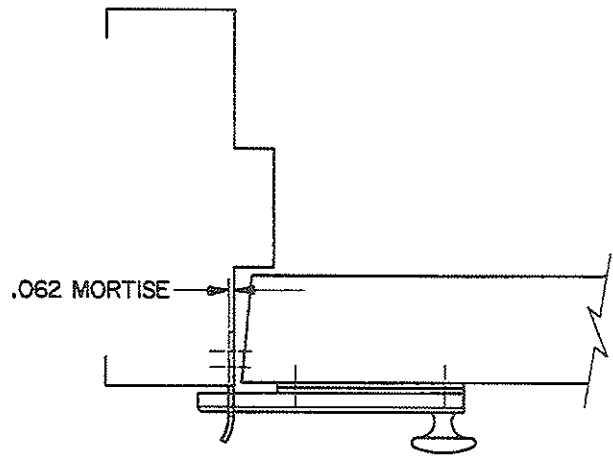

DOOR DETAIL

0345 DUTCH DOOR BOLT IS SHOWN HERE FOR REFERENCE ONLY. STRIKE MAY BE USED WITH ANY 0310, 0340, 0370, AND 0380 SURFACE BOLTS.

STRIKE DETAIL

EFFECTIVE 5-1-88 R. A. A. 8

BALDWIN	
0310 - UNIV UNIVERSAL STRIKE	
TEMPLATE NO. VARIATIONS	TEMPLATE NO.
A126, A127, A128, A129, A130	A131