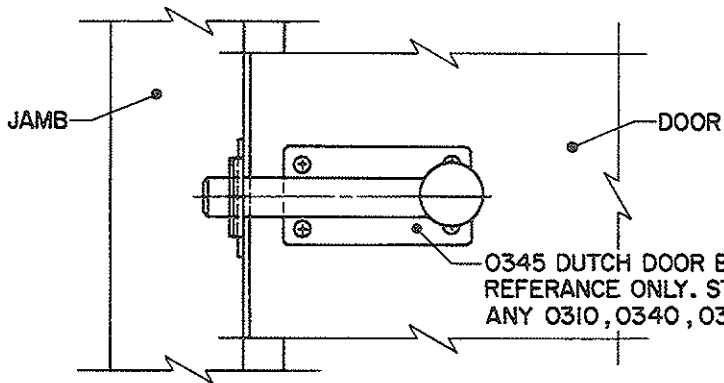

DOOR DETAIL

0345 DUTCH DOOR BOLT IS SHOWN HERE FOR REFERENCE ONLY. STRIKE MAY BE USED WITH ANY 0310, 0340, 0370, AND 0380 SURFACE BOLTS.

STRIKE DETAIL

EFFECTIVE 5-1-88 R. A. A. 8

BALDWIN	
0310 - UNIV UNIVERSAL STRIKE	
TEMPLATE NO. VARIATIONS	TEMPLATE NO.
A126, A127, A128, A129, A130	A131