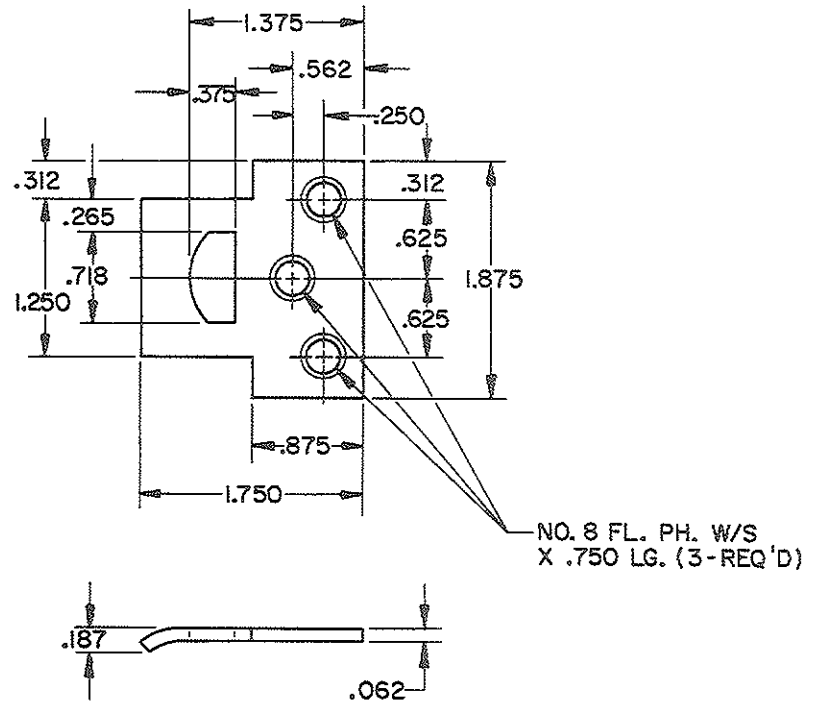

DOOR DETAIL

0345 DUTCH DOOR BOLT IS SHOWN HERE FOR REFERENCE ONLY. STRIKE MAY BE USED WITH ANY 0310, 0340, 0370, AND 0380 SURFACE BOLTS.

STRIKE DETAIL

EFFECTIVE 5-1-88 R. A. A. 8

BALDWIN	
0310 - UNIV UNIVERSAL STRIKE	
TEMPLATE NO. VARIATIONS	TEMPLATE NO.
A126, A127, A128, A129, A130	A131

DO NOT SCALE DRAWING

©1988 by Baldwin Hardware Corporation