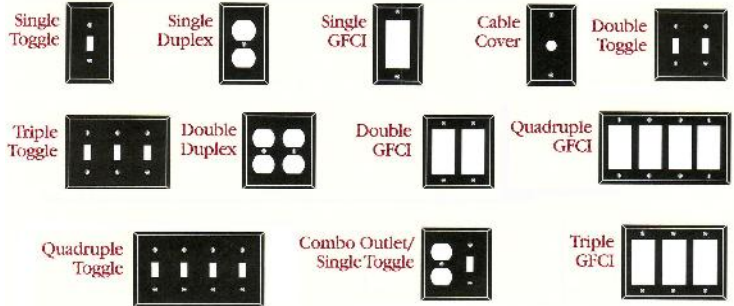

Forged Brass Switch Plates

Revitalize a room with new switch plate covers. Available in a variety of styles and finishes to compliment any décor.

Delft Birth Plates

Made in Holland

- Hand painted details of baby's birth including name, date of birth weight, length, time of birth, and place of birth.
- Inspired by a centuries old Dutch Tradition.