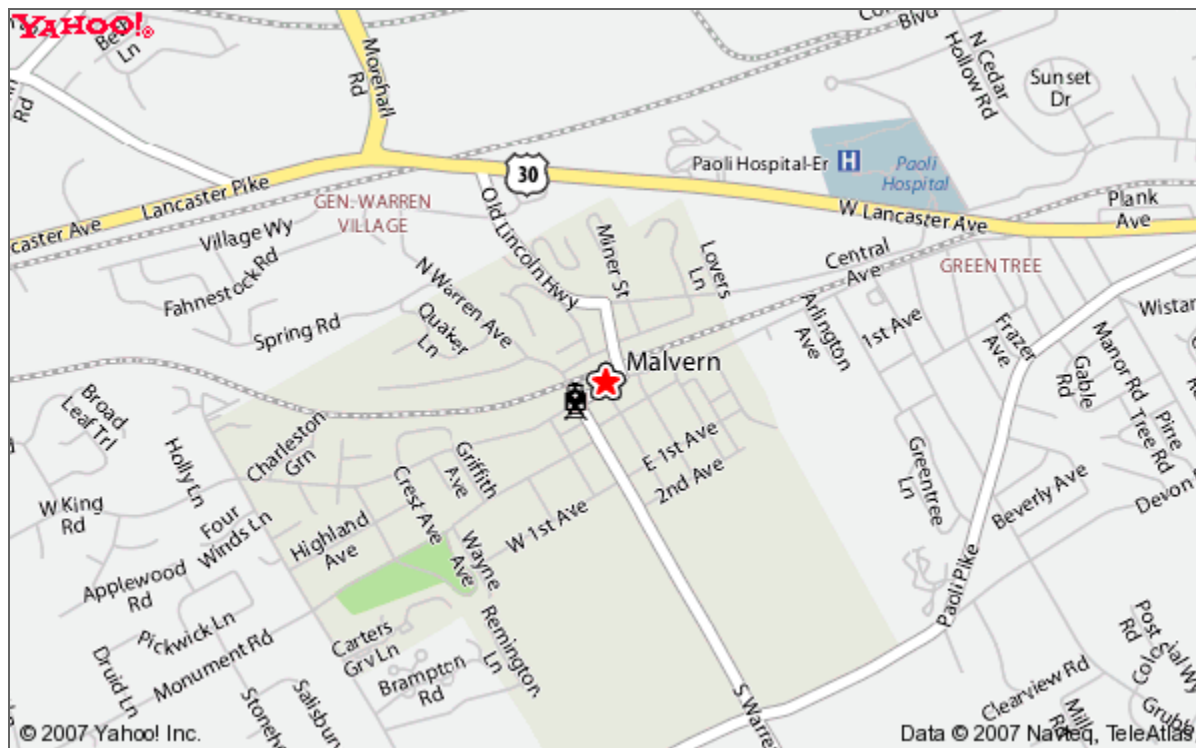

Wolfe's Baldwin Brass Center (610) 408-8533

Yahoo! Maps - 101 E KING ST, Malvern, PA 19355, **YAHOO!** LOCAL
US Maps

When using any driving directions or map, it's a good idea to do a reality check and make sure the road still exists, watch out for construction, and follow all traffic safety precautions. This is only to be used as an aid in planning.