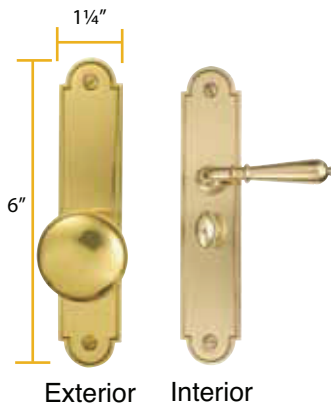

Screen Door Locks - Arch Style

Description	Product Code	Finish	List Price
Brass Screen Door Lock	2290	Oil Rubbed Bronze (US10B) Satin Nickel (US15) PVD-Lifetime	$110.00
Bronze Screen Door Lock	2290	Medium Bronze (MB) Silver Patina (SP)	$110.00

Screen Door Locks - Rectangular Style