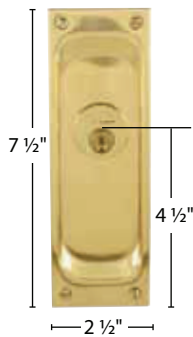

Keyed
Door Mortise Lock