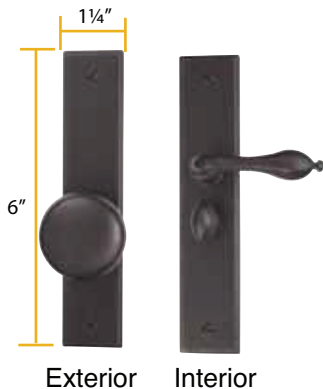

### Door Prep

- 3 1/8" x 1 3/4"

### Privacy Function

- Fits door thickness 1 3/8" to 1 3/4"
- Standard rectangular door prep 3 1/8" x 1 3/4"
- Complete with strikeplate

Description	Product Code	Finish	List Price
Privacy	2102	Polished Brass (US3) French Antique (US7) Oil Rubbed Bronze (US10B) Satin Nickel (US15) Pewter (US15A) Polished Chrome (US26) Deep Burgundy (DB) Medium Bronze (MB) Silver Patina (SP) Satin Steel Flat Black (FB) Rust (R)	<b>\$32.00</b>

## Screen Door Locks - Arch Style

Description	Product Code	Finish	List Price
Brass Screen Door Lock	2290	Oil Rubbed Bronze (US10B) Satin Nickel (US15) PVD-Lifetime	<b>\$110.00</b>
Bronze Screen Door Lock	2290	Medium Bronze (MB) Silver Patina (SP)	<b>\$110.00</b>

## Screen Door Locks - Rectangular Style

Description	Product Code	Finish	List Price
Brass Screen Door Lock	2291	Oil Rubbed Bronze (US10B) Satin Nickel (US15) PVD-Lifetime	<b>\$110.00</b>
Bronze Screen Door Lock	2291	Medium Bronze (MB) Silver Patina (SP)	<b>\$110.00</b>