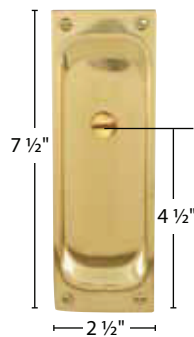

Privacy
Door Mortise Lock