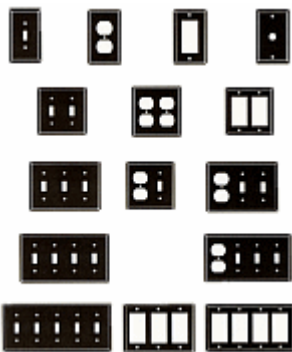

Spring 2009

One Stop Shopping for all Your Decorative Hardware Needs

One of the largest Baldwin display rooms in the area!

Beveled
Edge

Colonial

Rope

Switch plate configurations

Switch Plates

As remarkably expressive as they are functional, these brass switch plates by **Baldwin** feature soft curves and defined angles. Whether in an Old Victorian or a stylish downtown co-op, the solid forged brass plates will complement your home's style. *Finish options: Antique Nickel, Polished Brass, Polished Chrome, Satin Nickel, Venetian Bronze and Antique Brass*