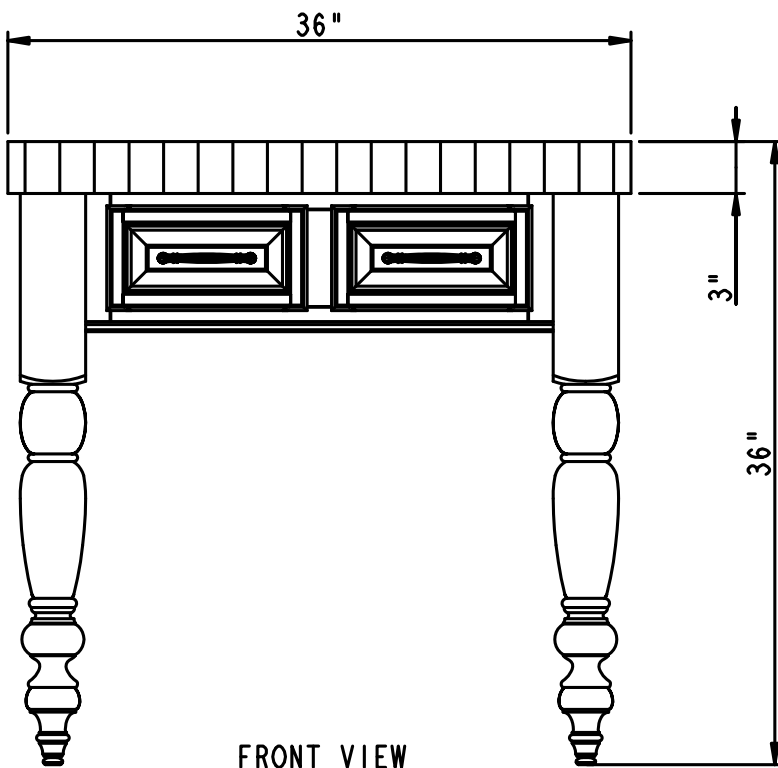

Island Specifications

ISL04

Island: 36" x 24" x 36" with top

Materials: birch solids & MDF

Soft-close undermount drawer slides

Top Preinstalled

Material: 3" maple end grain butcher block with food-safe finish (made in China)

FRONT VIEW

SIDE VIEW

www.lyn-design.com

Manufactured by Hardware Resources • www.hardwareresources.com