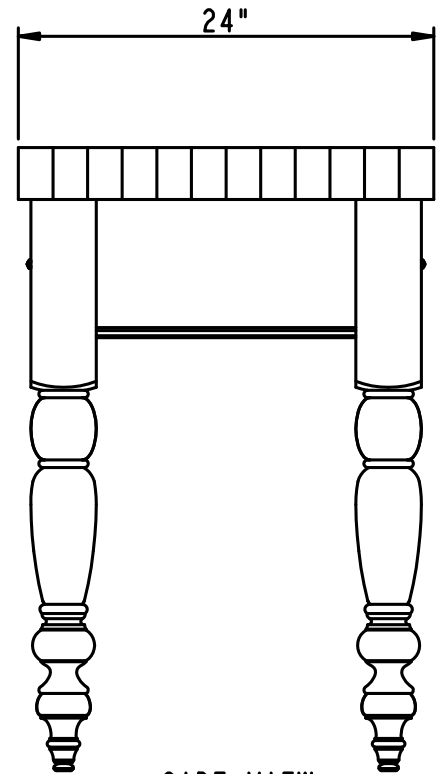

Island Specifications

ISL04

Island: 36" x 24" x 36" with top

Materials: birch solids & MDF

Soft-close undermount drawer slides

Top Preinstalled

Material: 3" maple end grain butcher block with food-safe finish (made in China)

FRONT VIEW

SIDE VIEW

www.lyn-design.com

Manufactured by Hardware Resources • www.hardwareresources.com