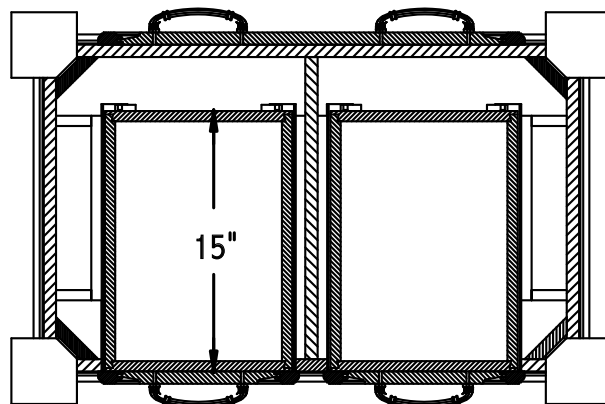

www.lyn-design.com

Manufactured by Hardware Resources • www.hardwareresources.com