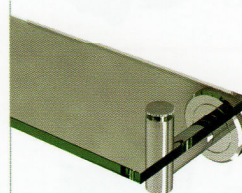

GLASS SHELF

20 1/8" L., 6" D.,
8mm Tempered Glass
(Item# 4246) Chrome
(Item# 4296) Satin Nickel
(Item# 4256) Bronze