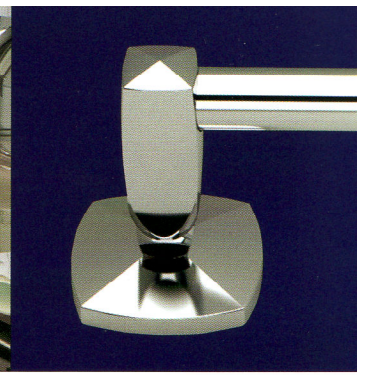

## GLASS SHELF

20 1/8"L., 5 1/4"D.,  
8mm Tempered Glass  
(Item# 4146) Chrome  
(Item# 4156) Satin Nickel

Curved Glass Shelf

Chrome

Satin Nickel